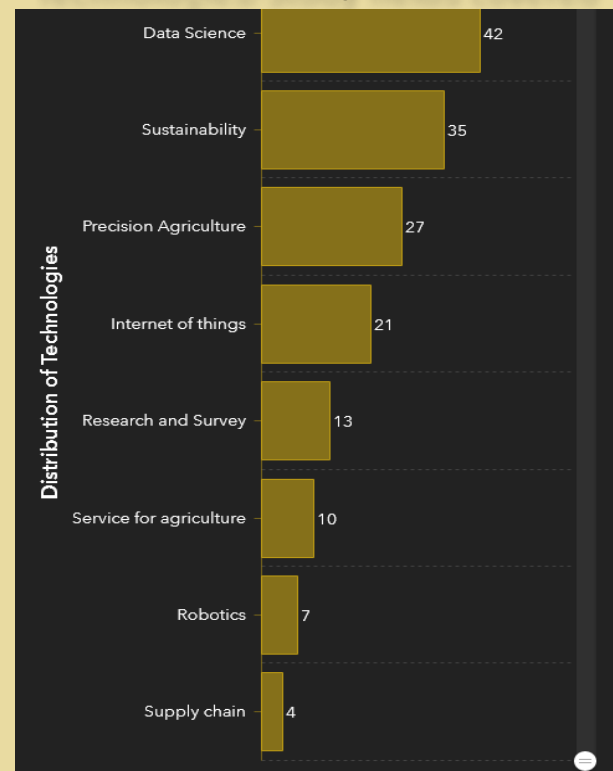

University
of Cyprus

Universidad
Politécnica
de Cartagena

In this EU-funded project FARM (Fostering Agriculture Rural Development and Land Management), an important factor is the contribution to the improvement of ARD with the introduction and application of current ICT DSS tools in ARD. An extensive review was conducted to collect available DSS tools within Europe. The findings were visualized with an interactive map and dashboard and are shown below.

DSS Hotspots 164

Mapping of the DSS hotspots

Technologies/Study fields covered

Various applications addressed by the DSS tools

Water Management

Soil Management

Economic Aspects

Climate change