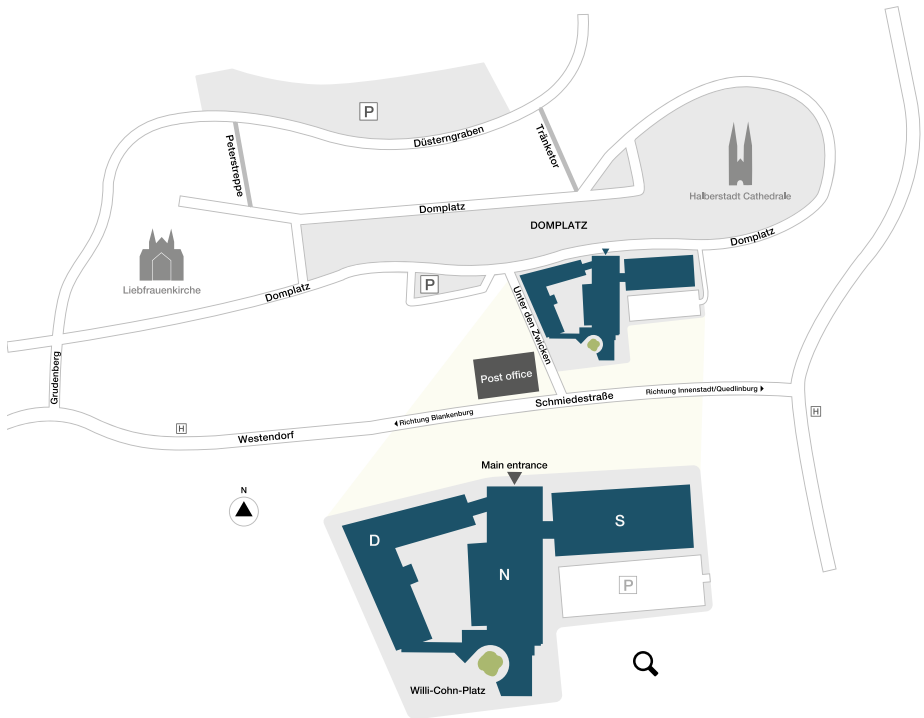

# Campus Halberstadt

- D** Domprobstei  
 Alumni Services, Career Service  
 Dean's Office  
 Ballroom D101  
 University sports  
 Mail administration  
 Studentenwerk Magdeburg (Student services organisation Magdeburg)

- N** New building  
 Library  
 Dining hall "Domcafete"  
 Lecture halls N110 and N113

- S** Seminar building  
 Admission and Registrar's Office  
 Student Representatives  
 Language Centre  
 IT Service Centre

- i** Campus information/map  
**H** Bus stop  
**P** Public parking (partly chargeable)  
**P** Employee parking site (restricted access)